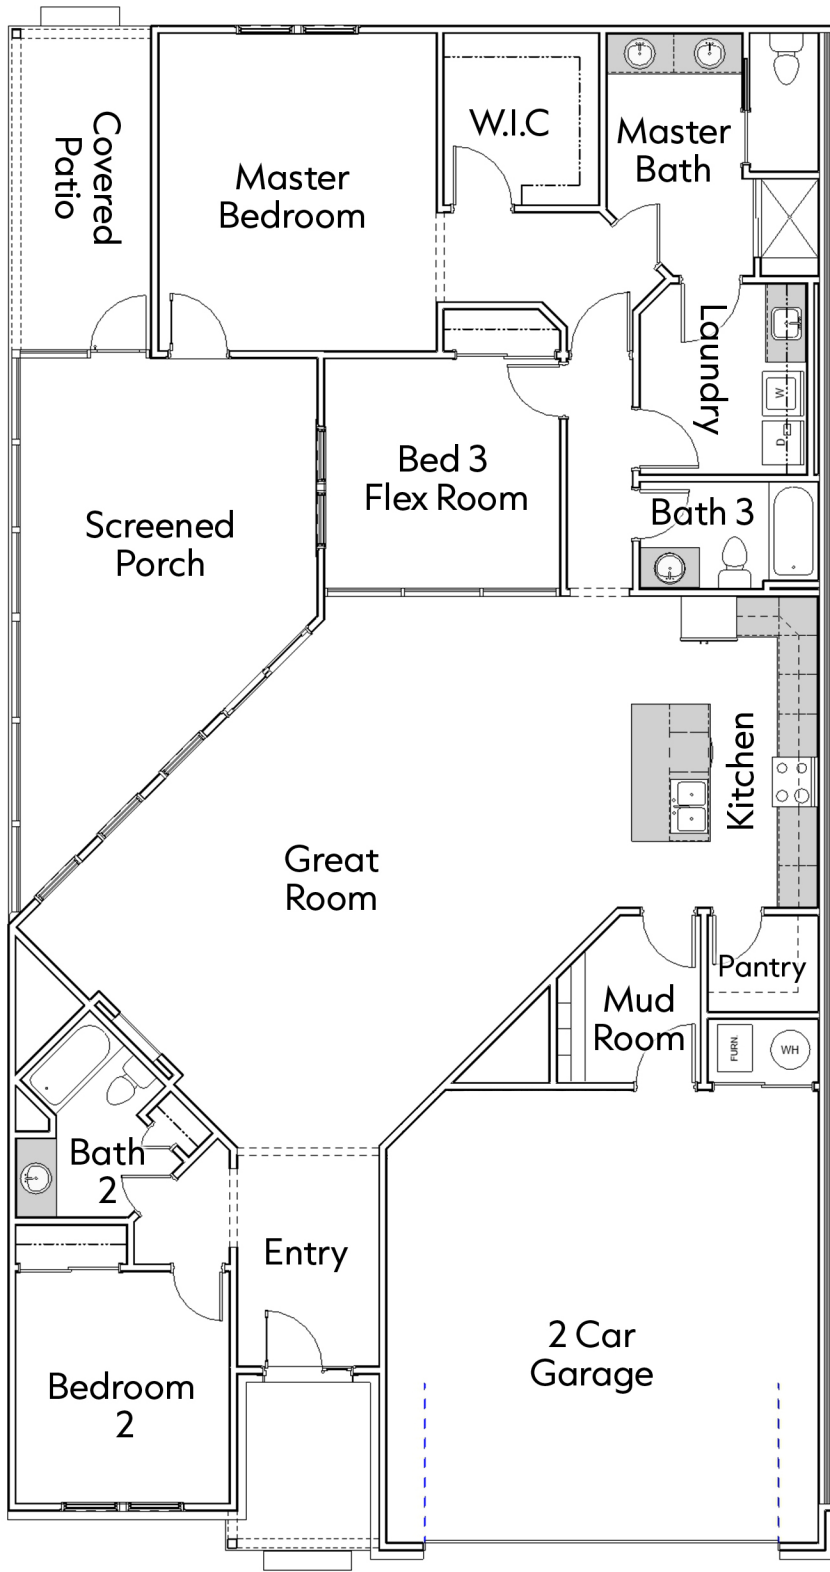

Built in Benefits

- Angled Floorplan for Better Flow & Privacy
- Low-Maintenance Living
- HOA Covers Lawn, Landscaping & Snow Removal
- Spacious Kitchen with Amish Cabinetry
- Laundry Access from Walk-In Closet
- 9-Foot Ceilings
- ADA-Inspired, Age-in-Place Design

 **3 Beds**

 **3 Baths**

 **2 Garage**

 **2,185 sqft**

MORELLO

SINGLE STORY